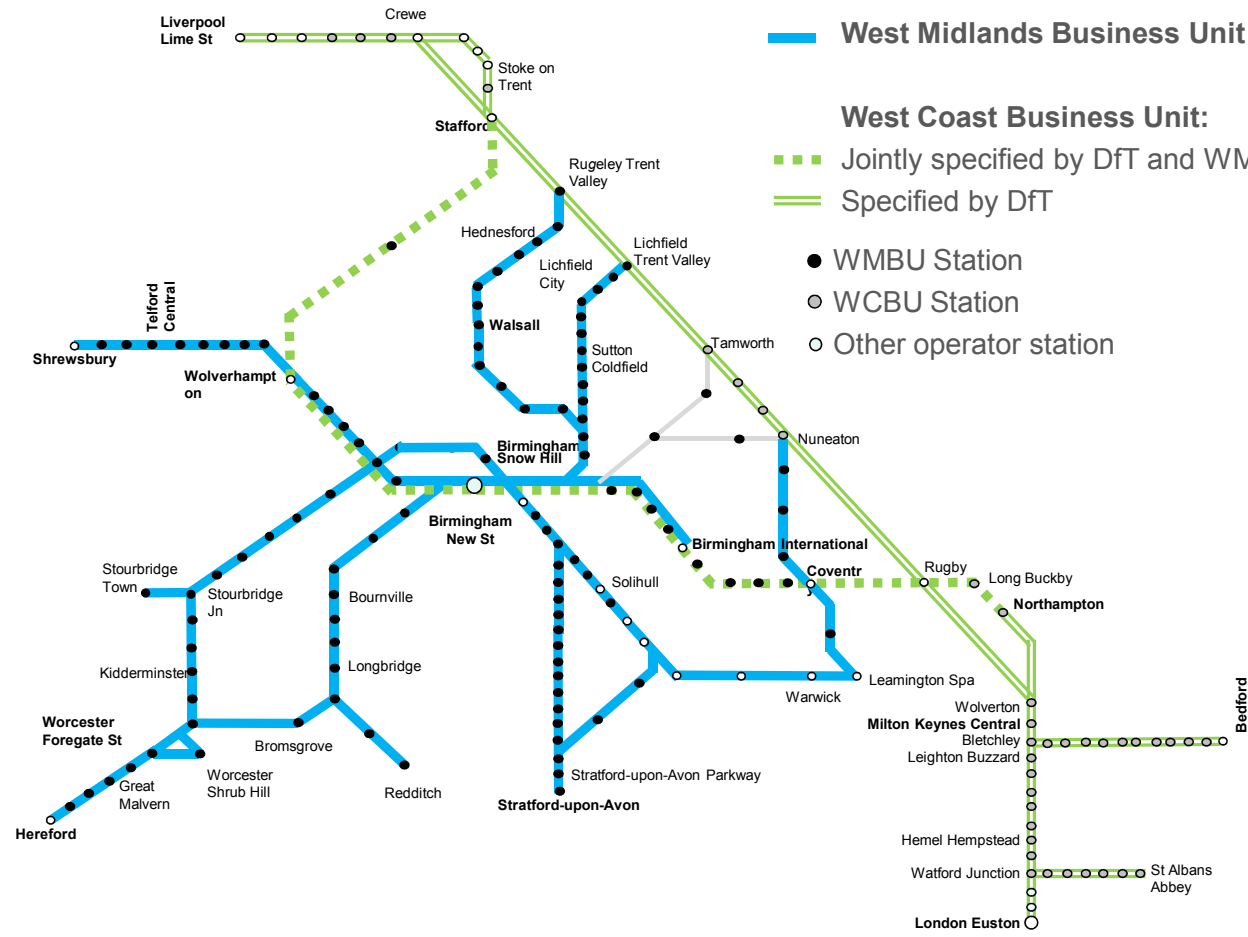

# West Midlands Franchise – Business Units

Agenda item number 12 – appendix 2

— West Midlands Business Unit

**West Coast Business Unit:**  
 - - - Jointly specified by DfT and WMR  
 — Specified by DfT

- WMBU Station
- WCBU Station
- Other operator station